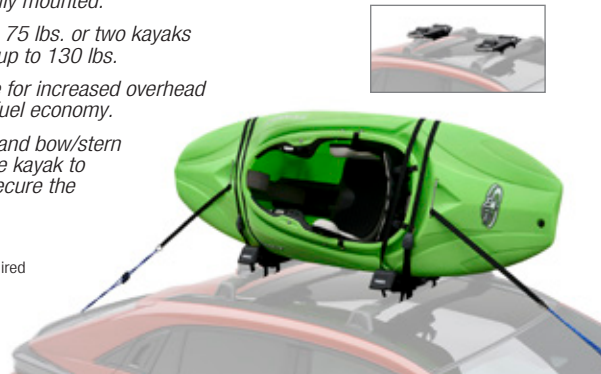

Thule® Kayak Carrier

Steel and reinforced plastic design helps protect up to two kayakers during transport.*

- *Dual-position upright mount allows for a single kayak to be angularly mounted or two boats to be vertically mounted.*
- *Supports one kayak up to 75 lbs. or two kayakers with combined weight of up to 130 lbs.*
- *Folds flat when not in use for increased overhead clearance and improved fuel economy.*
- *Includes tie-down straps and bow/stern ropes to securely hold one kayak to the carrier and locks to secure the carrier to the vehicle.*

SOA567K012

Additional straps (not included) are required when transporting two kayakers.