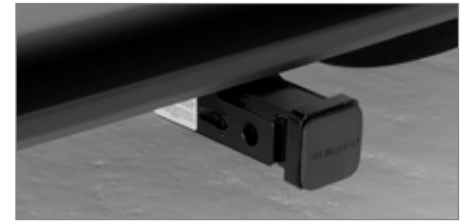

Thule® Bike Carrier – Fork Mounted

Features a sliding rear wheel cradle to securely transport one bicycle. Includes one lock to securely lock the bike to the carrier and the carrier to the vehicle.*

- Fits most bikes with up to 2.6" wide tires.
- Corrosion-resistant, low-profile, lightweight aluminum tray.
- Ratcheting wheel strap secures the rear wheel.
- Integrated mounting clamps to easily install or switch between compatible vehicles.

SOA567B011

For improved clearance to the tailgate and to prevent possible damage to the rear window, install the rear tire towards the front of the vehicle.

Accessory Activity Mount

Constructed with durable steel and mounts to the rear unibody structure of the vehicle. Replaces the rear bumper beam of the vehicle and is designed and tested to be an integral safety component.

- Not a trailer hitch and not intended to tow a trailer.
- 155 lbs. weight capacity.
- 1-1/4-inch receiver.

PS22842261

Requires disabling and removal of foot activation sensor for Hands-Free Power Rear Gate for applicable trims.